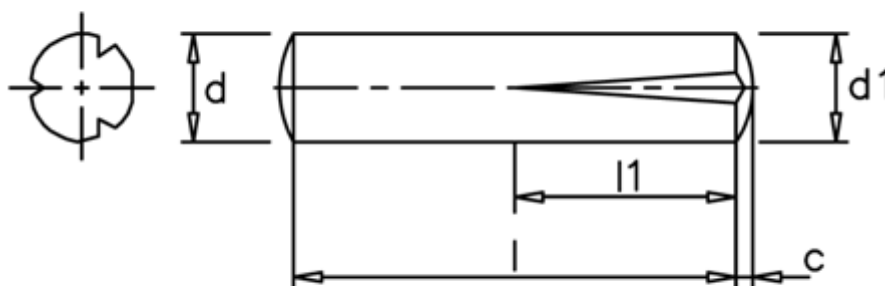

Article number: 08023121

Description: KLEE Slotted pin S2 3x16
Steel

Measures

c = 0,45

d = 3.0

d1 = 3.25

l1 = 1/2 l

Length = 16